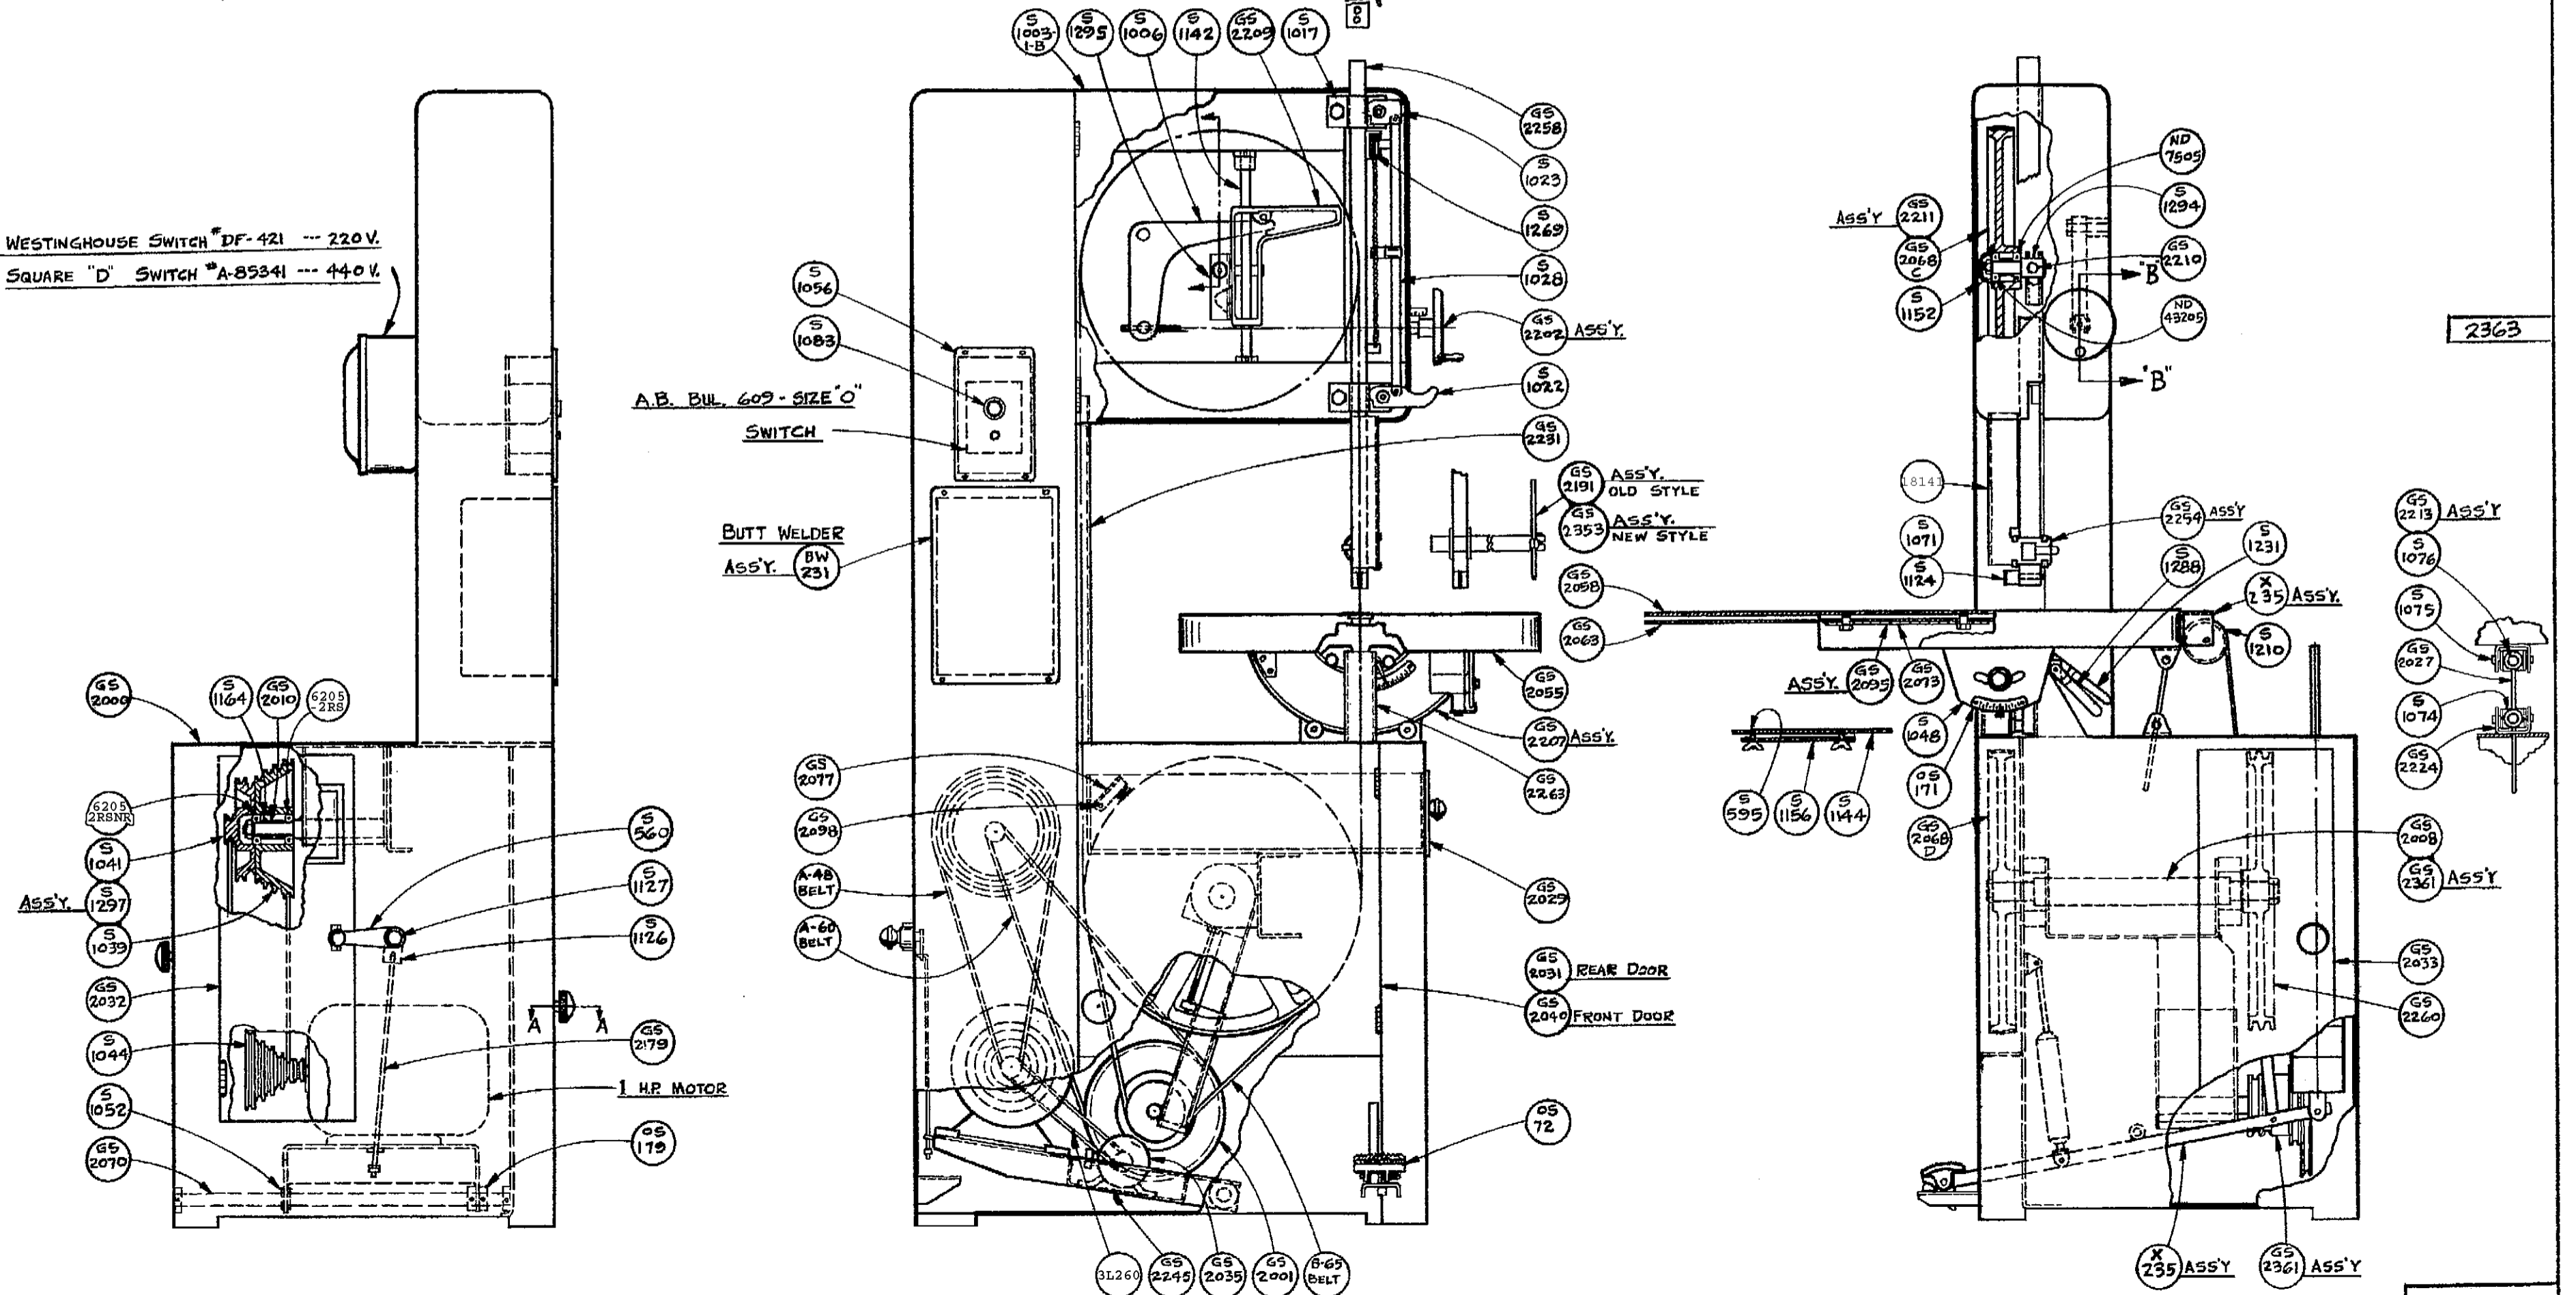

GROB INC. GRAFTON, WIS.

PARTS LIST DRAWING
 For NS-18-10 SPEED BAND SAW

DRN. W.S.S.	DWG. NO.	
DATE 11-27-63	SCALE 1/8	O.K. GS-2363 C

Above Serial Number 5135

WESTINGHOUSE SWITCH *DF-421 --- 220 V.
 SQUARE "D" SWITCH *A-85341 --- 440 V.

SQUARE "D" SWITCH
 *T-111 N-1 110 V.

A.B. BUL. 609 - SIZE "O"
 SWITCH

BUTT WELDER
 ASS'Y. BW 231

2363

GS-2363 C