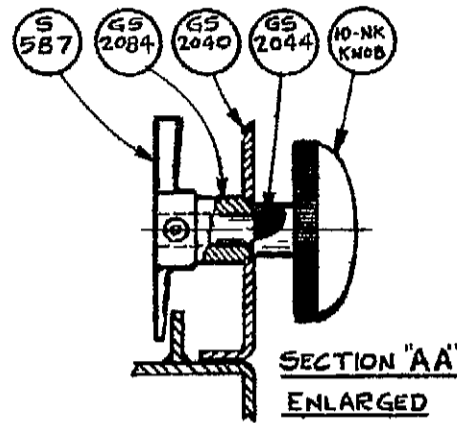

GROB INC. GRAFTON, WIS.

PARTS LIST DRAWING
 For NS-18-10 SPEED BAND SAW

DRN. W.S.S.	DWG. NO.	
DATE 11-27-63	SCALE 1/8	O.K. GS-2363 C

Above Serial Number 5135

WESTINGHOUSE SWITCH *DF-421 --- 220 V.
 SQUARE "D" SWITCH *A-85341 --- 440 V.

SQUARE "D" SWITCH
 *T-111 N-1 110 V.

A.B. BUL. 609 - SIZE "O"
 SWITCH

BUTT WELDER
 ASS'Y. BW 231

2363

GS-2363 C